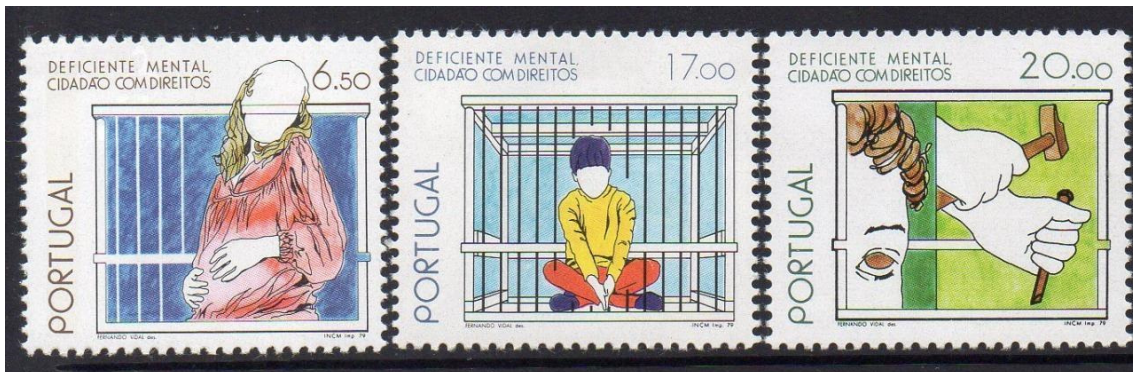

rehabilitation services for disabled people in more than sixty countries. In June, 1980, delegates to the Fourteenth World Congress of Rehabilitation International met in Winnipeg. While there, they discussed ways of integrating disabled people into society. And, they saw for themselves how Canada, through workshops developed on the Goodwill Industries principle, has provided employment and training which allow many disabled workers to graduate to jobs in the business world. This meeting was a prelude to 1981, which the United Nations has proclaimed, "International Year for Disabled People." The stamp reinforced this theme with the idea of people helping people, a program that provides economic and humanitarian advantages for all of us.

Ano 1980: Décimo Quarto Congresso Mundial sobre Reabilitação Internacional em Winnipeg- Canada.

Portugal

1979: Selos com o tema: Deficiente Mental: Cidadão com Direitos. Não foram encontrados selos específicos em 80, 81 e 82. Sugere-se que Portugal se antecipou e não se referiu ao Ano Internacional do Deficiente. Ao contrário, com relação as moedas lançou duas.